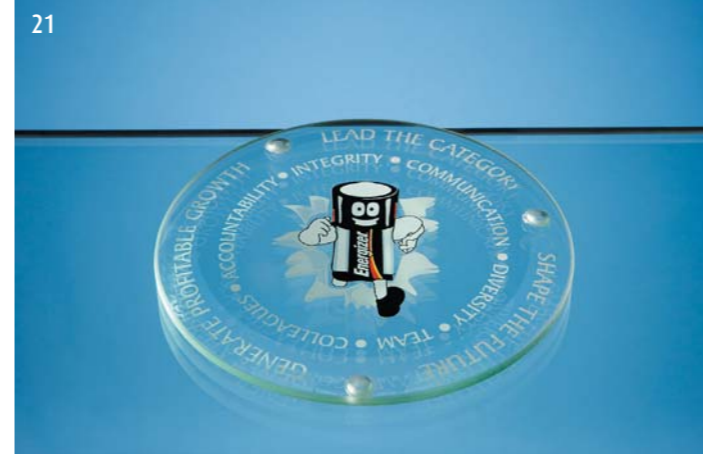

**F1** 70mm Small Round Glass Paperweight  
Size: H20, D70  
Print area: 42mm Dia

**GS18** 4" Jade Glass Round Coaster  
Size: H5, D100  
Print area: 65mm Dia

**SY1059** 22cm Jade Elite Award  
Size: H220, W145  
Print area: H100, W75