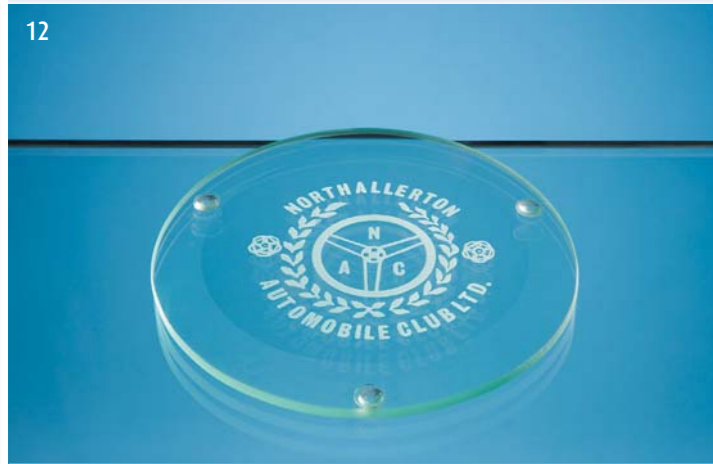

12

GS18 4" Jade Glass Round Coaster
Size: H5, D100
Engraving area: 65mm Dia

13

W13 4" Jade Glass Square Coaster
Size: H6, W100
Engraving area: H70, W70

14

GS22 4" Blue Glass Square Coaster
Size: H6, W100
Engraving area: H70, W70

15

GS21 4" Black Glass Square Coaster
Size: H6, W100
Engraving area: H70, W70

16

PB101 Presentation Case for 6 off 4" Square Coasters
Size: W133, D130, H56
Engraving area: N/A

17

PG25 9cm Chipped Edge Glass Coaster
Size: H12, W90
Engraving area: H55, W55

18

T3536 3" x 4" Jade Glass Rectangle Paperweight
Size: H76, W102
Engraving area: H55, W75

19

G026 3" x 6" Jade Glass Rectangle Pen Holder
Size: H77, W150
Engraving area: H55, W95

20

SY2081 9cm Optic Business Card Holder
Size: H35, W90
Engraving area: H30, W75