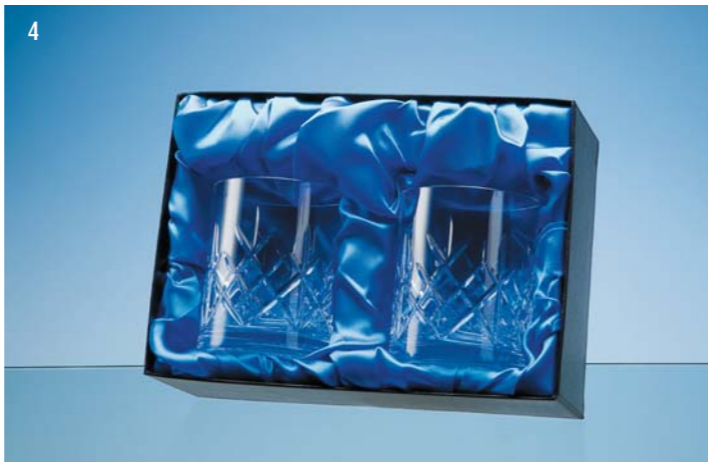

PB57 Single Goblet Satin Lined Presentation Box
Size: W96, D236, H87

PB58 Single Whisky Satin Lined Presentation Box
Size: W105, D155, H90

PB53 Goblet Pair Satin Lined Presentation Box
Size: W215, D230, H82

PB54 Whisky Pair Satin Lined Presentation Box
Size: W237, D167, H92

PB55 Tankard Satin Lined Presentation Box
Size: W167, D237, H110

PB52 Spirit Decanter Satin Lined Presentation Box
Size: W111, D291, H97

PB17 Ships Decanter Satin Lined Presentation Box
Size: W245, D245, H195

PB75 3pc Whisky Set Satin Lined Presentation Box
Size: W213, D290, H96

PB60 Fruit Bowl Satin Lined Presentation Box
Size: W238, D238, H115

PB33 7" Plate Satin Lined Presentation Box
Size: W200, D200, H40
PB34 9" Plate Satin Lined Presentation Box
Size: W240, D240, H40
PB35 12" Plate Satin Lined Presentation Box
Size: W320, D320, H46

PB18 6 Glass Satin Lined Presentation Box
Size: W305, D390, H106