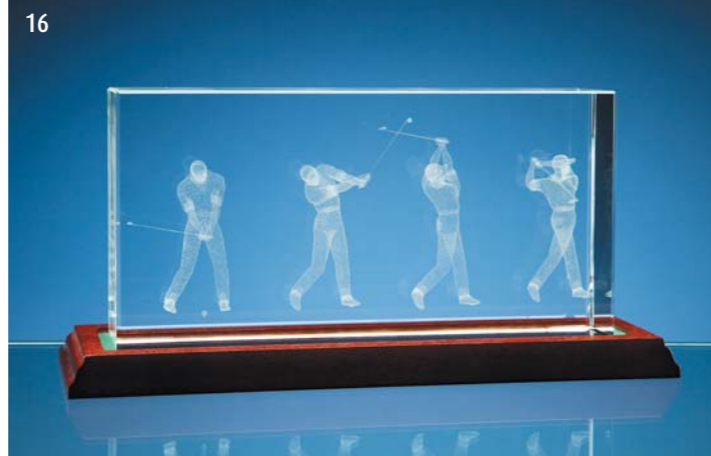

WA1 Waterford Crystal Male Golfer
Size: H165, W90 Engraving area: N/A
TR8 12cm x 9cm Flat Top Wood Base
Size: H25, W133 Engraving area: N/A

WA2 Waterford Crystal Golf Club Head
Size: H80, W140 Engraving area: H35, W30
TR8 12cm x 9cm Flat Top Wood Base
Size: H25, W133 Engraving area: N/A

SY2083 60mm Optic Golf Ball Paperweight
Size: H55, D60 Engraving area: 35mm Dia
SY2084 80mm Optic Golf Ball Paperweight
Size: H75, D80 Engraving area: 50mm Dia

NAN46 3D Golf Scene in 10cm x 20cm Optic Block
Size: H100 x W200 x D50 Engraving area: H35, W165
MOR45 55 x 210mm Recess Wood Base
Size: H15, W235 Engraving area: N/A